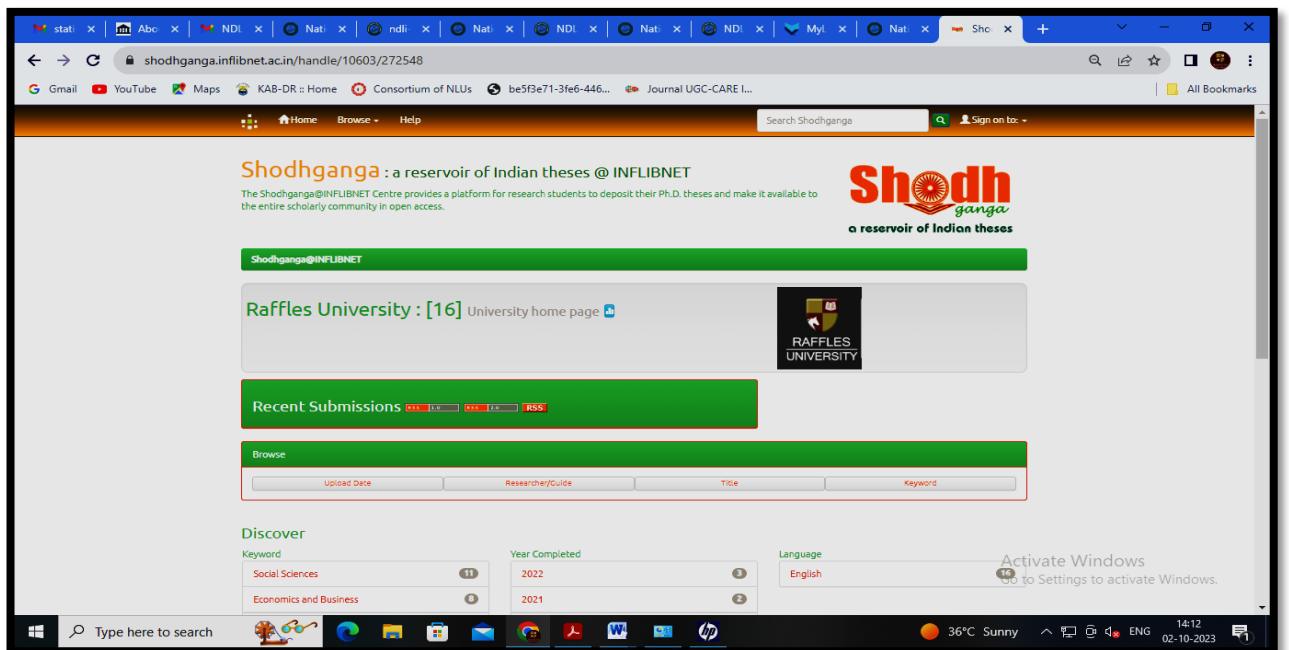

Heinonline

Link: <https://heinonline.org/HOL/Welcome>

SSC Online

Link: <https://www.sconline.com/Members/Dashboard.aspx>

NDLI-CLUB Membership

Link: <https://admin.club.ndl.iitkgp.ac.in/admin-club>

Shodhganga

Link: <https://shodhganga.inflibnet.ac.in/password-login>

Shodhgangotri

The screenshot shows the Shodhgangotri website. At the top, there is a navigation bar with a search box and a 'Sign on to' button. The main header includes the 'Shodhgangotri' logo and the tagline 'Repository of Indian Research in Progress'. Below the header, there is a green banner with the email 'Shodhgangotri@INFLIBNET'. A grey box displays 'Raffles University : [88] University home page' with a small icon. A blue box labeled 'Recent Submissions' contains two progress bars and an 'RSS' link. Below that is a 'Browse' section with a table of filters: 'Upload Date', 'Researcher/Guide', 'Title', and 'Keywords'. The Windows taskbar at the bottom shows the date as 02-10-2023 and the time as 14:17.

Link: <https://shodhgangotri.inflibnet.ac.in/handle/20.500.14146/7712>

e-shodhsindhu

The screenshot displays the 'Online e-Resource Requisition System' member home page. The header features the 'eShodh Sindhu' logo and the text 'Online e-Resource Requisition System'. Below the header, it says 'Online e-Resource Requisition System >> Institute Profile'. A red arrow points to the text 'Welcome Raffles University'. The page is logged in as 'jitu.lisweb@gmail.com'. A navigation menu includes 'Institute Profile', 'Survey Details', 'Negotiated Status', and 'Subscribed E-Resources'. The 'Institute Profile' section shows details for 'Raffles University', including its address: 'Japanese Zone, National Highway-8, Neemrana, Alwar, Rajasthan - 301705'. 'User Details' are also visible, showing 'Source: aishu (2019-20)' and 'No. of FTE / Users: 539 (Faculty) / 485 (students)'. The Windows taskbar at the bottom shows the date as 02-10-2023 and the time as 14:25.