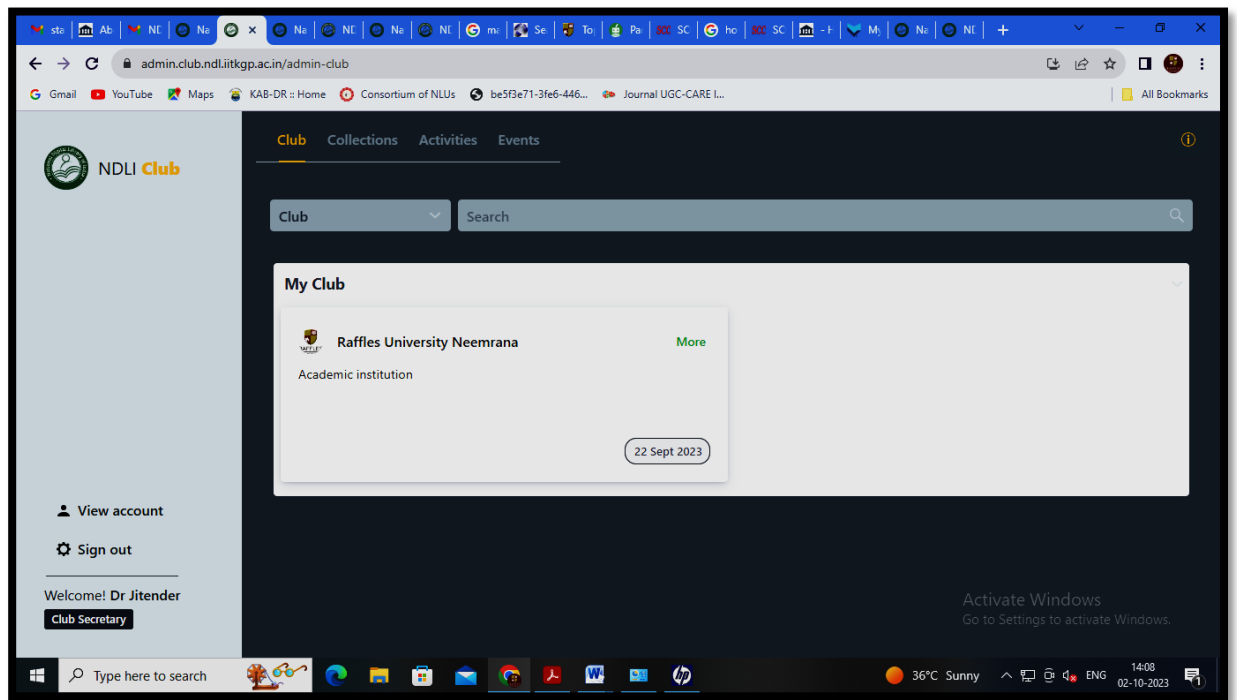

Heinonline

Link: <https://heinonline.org/HOL/Welcome>

SSC Online

Link: <https://www.sconline.com/Members/Dashboard.aspx>

NDLI-CLUB Membership

Link: <https://admin.club.ndl.iitkgp.ac.in/admin-club>

Shodhganga

Link: <https://shodhganga.inflibnet.ac.in/password-login>

Shodhgangotri

The screenshot shows the Shodhgangotri website. At the top, there is a navigation bar with a search box and a 'Sign on to' button. The main header includes the 'Shodhgangotri' logo and the tagline 'Repository of Indian Research in Progress'. Below the header, there is a green banner with the email 'Shodhgangotri@INFLIBNET'. A grey box displays 'Raffles University : [88] University home page' with a small icon. A blue box labeled 'Recent Submissions' contains two progress bars and an 'RSS' link. Below that is a 'Browse' section with a table of filters: 'Upload Date', 'Researcher/Guide', 'Title', and 'Keywords'. The Windows taskbar at the bottom shows the date as 02-10-2023 and the time as 14:17.